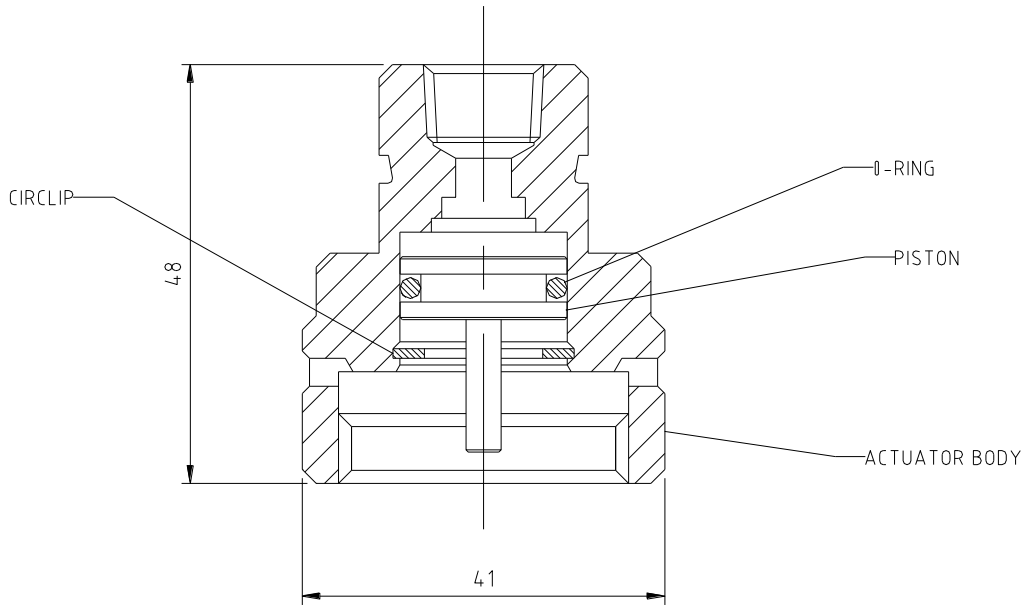

TSP DATA SHEET

Description: Pneumatic Actuator

Specification:	Body:	Brass CZ121 (CW614N)
	Actuator Pin:	Brass CZ121 (CW614N)
	Pipe Connection:	1/4" NPT Female
	Working Pressure:	25bar
	Vent Area:	7.9mm ²
	Stroke:	3mm
	Volume:	2.29cc
	Minimum Actuation Pressure:	4 Bar
	Weight:	0.23kg
	Approvals:	LPCB

COMPONENT:	Pneumatic Actuator	PART NO.	304.205.004
SIZE:		DATA SHEET NO.	DS 20330
FM-200 / NOVEC FIRE EXTINGUISHING SYSTEM		ISSUE:	A
		REVISION DATE:	16.09.05
		SHEET NO.	1 / 1